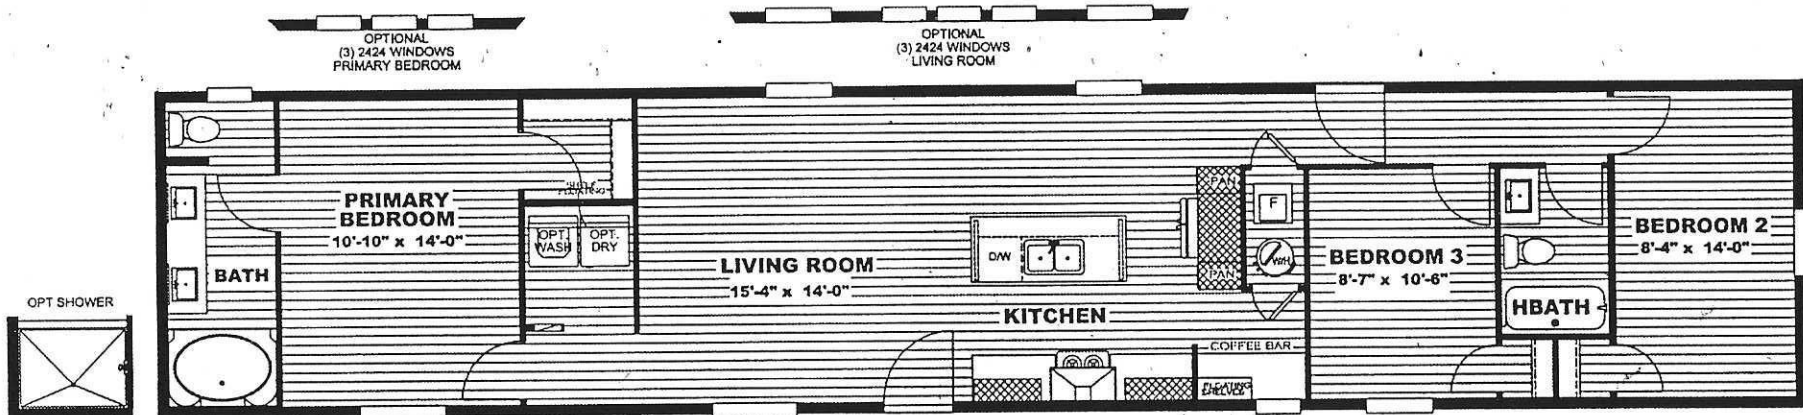

“The Birchwood”

16 x 76 (1140 Sq. Ft.) 3 Bedrooms 2 Baths

www.dynastyofgreenville.com #252-439-0600