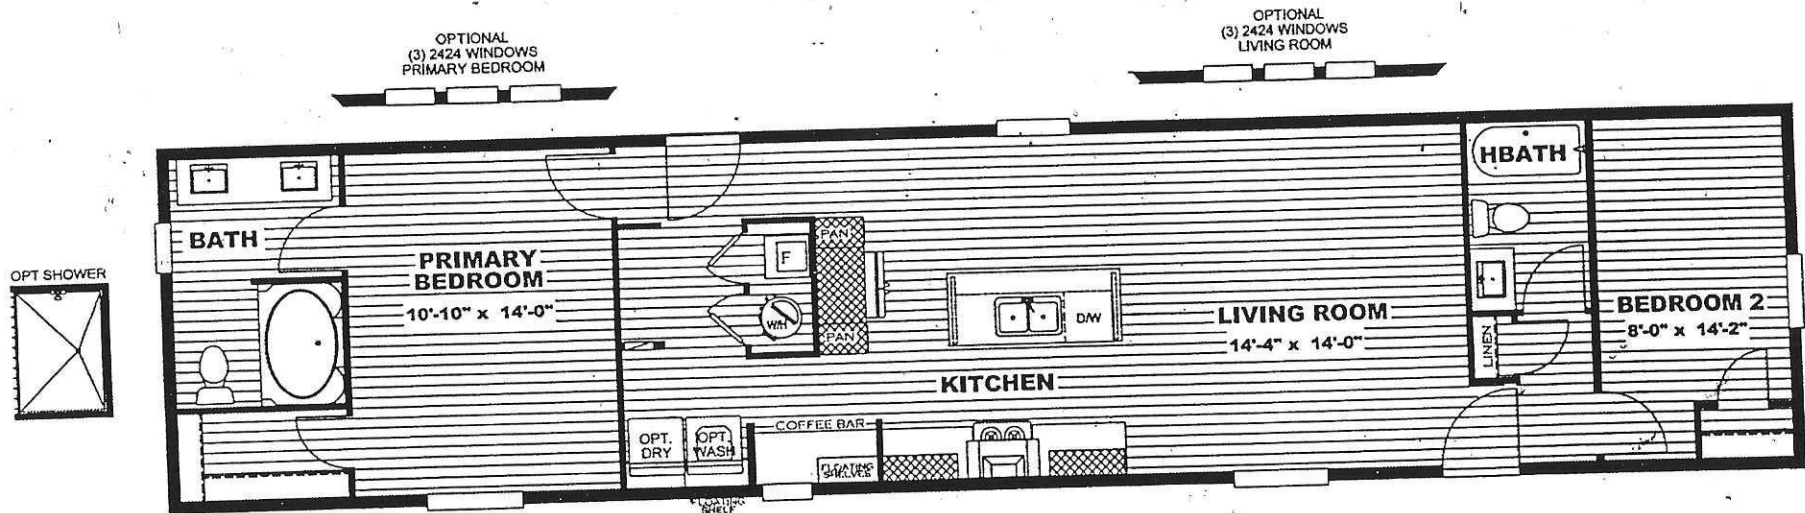

"The Pamlico"

16 x 68 (1020 Sq. Ft.) 2 Bedrooms 2 Baths

www.dynastyofgreenville.com

#252-439-0600